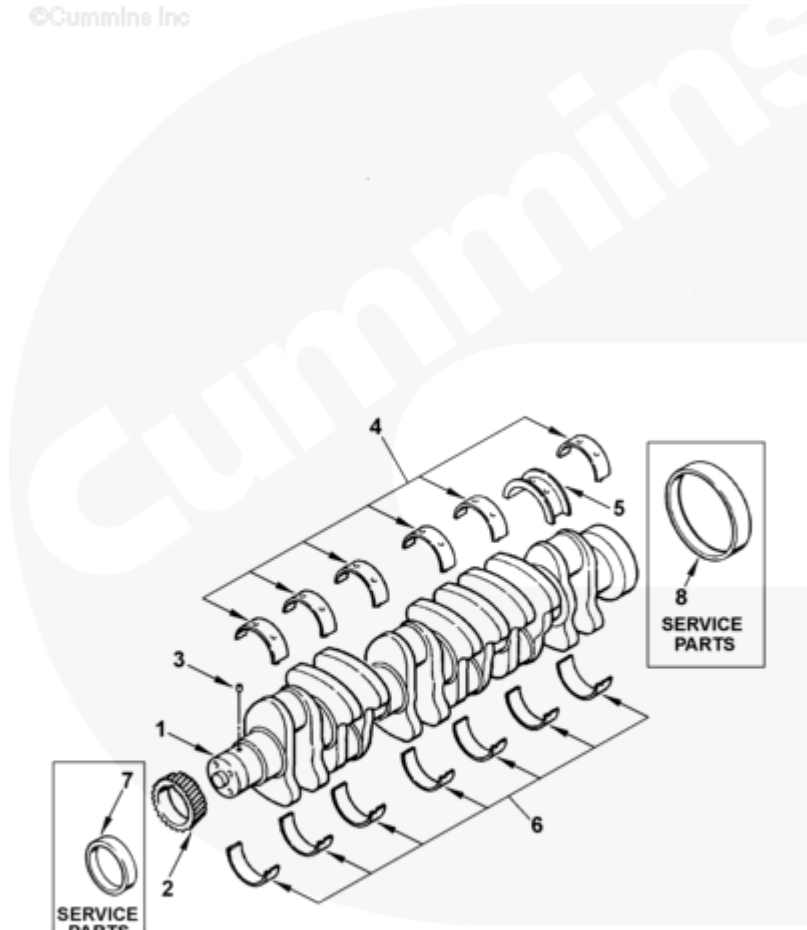

ks900gb

SMALL | MEDIUM | LARGE

Cart	Ref No	Part Number	Part Description	Required	Remarks
View My Cart					
		BP9863	Crankshaft And Bearings		Crankshaft and Bearings
<input type="checkbox"/>		3908032	Assembly Crankshaft	1	6B, 6BT, 6BTA 5.9
	1	3929037	Engine Crankshaft	1	Serviced as 3908032
<input type="checkbox"/>	2	3929027	Crankshaft Gear	1	
<input type="checkbox"/>	3	3904483	Pin Dowel	1	
<input type="checkbox"/>		3802070	Main Bearing (Standard) Set	1	
	4	3929016	Main Bearing	6	Standard